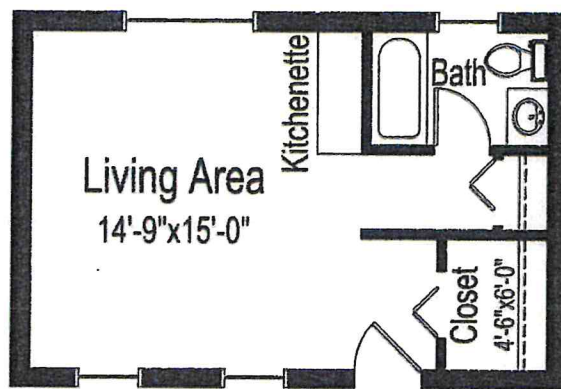

*F*loor plans – The Fountain suites

Studio

380 square feet

(Dimensions and square footage may vary)

Floor plans – Oriole villas

One bedroom, one bathroom
460 square feet
(Dimensions and square footage may vary)

One bedroom, one bathroom

*F*loor plan – South cottages

One bedroom, one bathroom

1,085 square feet

(Dimensions and square footage may vary)

*F*loor plan – North cottages

*F*loor plan – North cottages