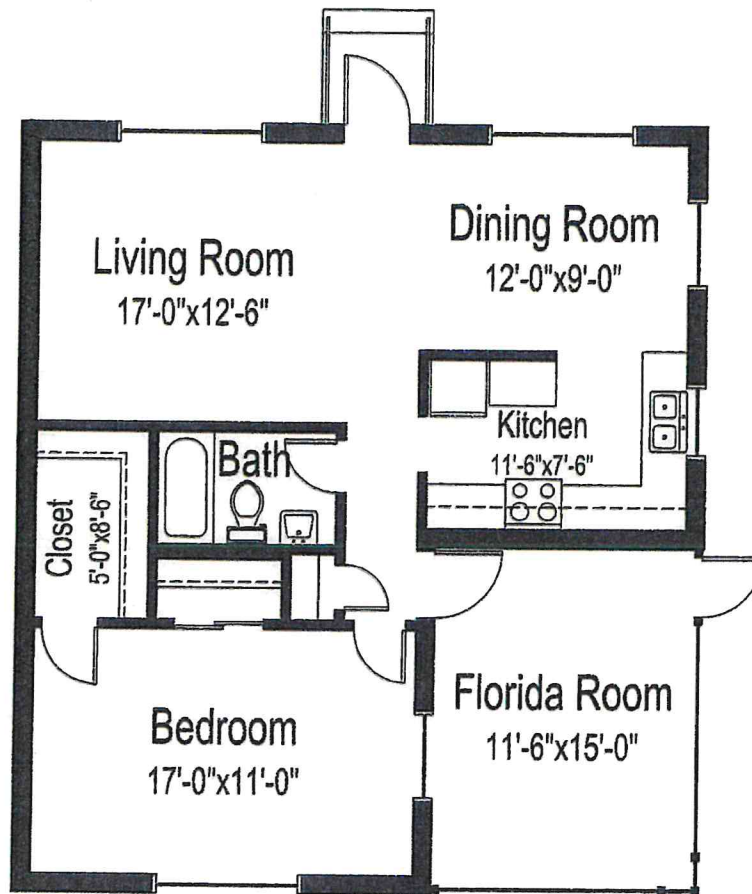

*F*loor plans – The Fountain suites

Studio

380 square feet

(Dimensions and square footage may vary)

Floor plans – Oriole villas

One bedroom, one bathroom
460 square feet
(Dimensions and square footage may vary)

One bedroom, one bathroom

*F*loor plan – South cottages

One bedroom, one bathroom

1,085 square feet

(Dimensions and square footage may vary)

*F*loor plan – North cottages

*F*loor plan – North cottages