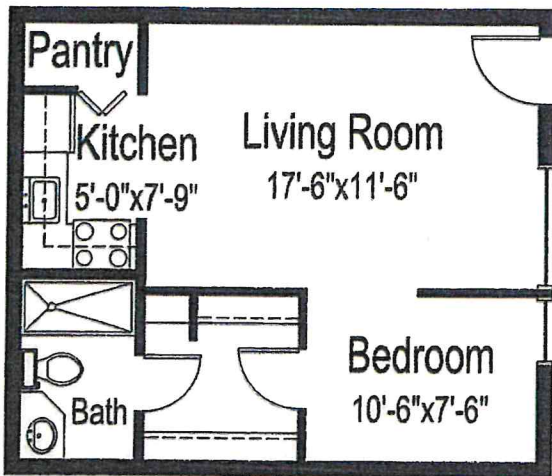

*F*loor plans – The Fountain suites

Studio

380 square feet

(Dimensions and square footage may vary)

Floor plans – Oriole villas

One bedroom, one bathroom
460 square feet
(Dimensions and square footage may vary)

One bedroom, one bathroom

*F*loor plan – South cottages

One bedroom, one bathroom

1,085 square feet

(Dimensions and square footage may vary)

*F*loor plan – North cottages

*F*loor plan – North cottages