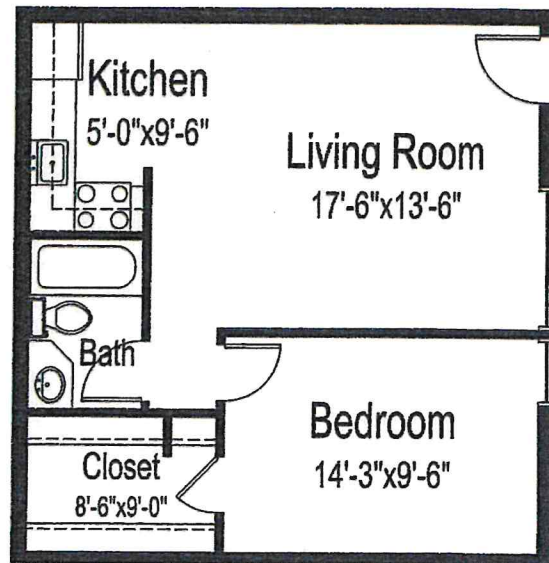

*F*loor plans – The Fountain suites

Studio

380 square feet

(Dimensions and square footage may vary)

Floor plans – Oriole villas

One bedroom, one bathroom
460 square feet
(Dimensions and square footage may vary)

One bedroom, one bathroom

*F*loor plan – South cottages

One bedroom, one bathroom

1,085 square feet

(Dimensions and square footage may vary)

*F*loor plan – North cottages

*F*loor plan – North cottages