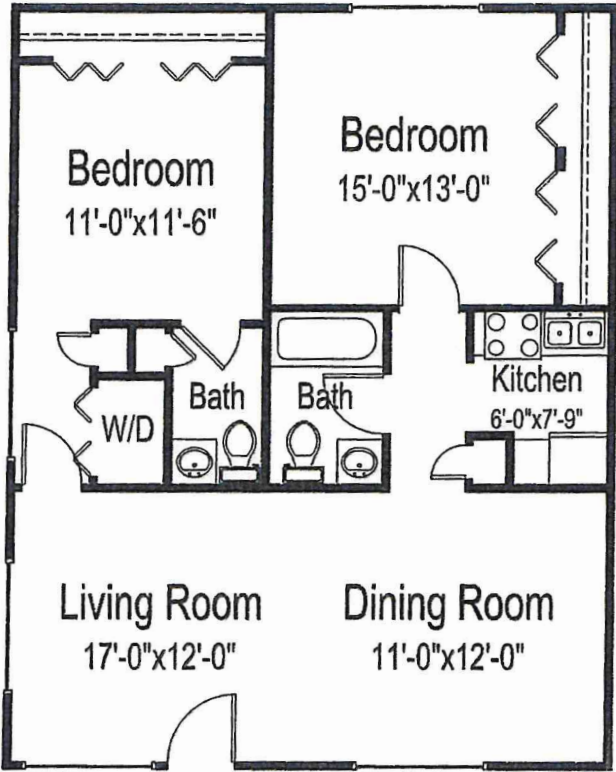

*F*loor plans – The Fountain suites

Studio

380 square feet

(Dimensions and square footage may vary)

Floor plans – Oriole villas

One bedroom, one bathroom
460 square feet
(Dimensions and square footage may vary)

One bedroom, one bathroom

*F*loor plan – South cottages

One bedroom, one bathroom

1,085 square feet

(Dimensions and square footage may vary)

*F*loor plan – North cottages

*F*loor plan – North cottages